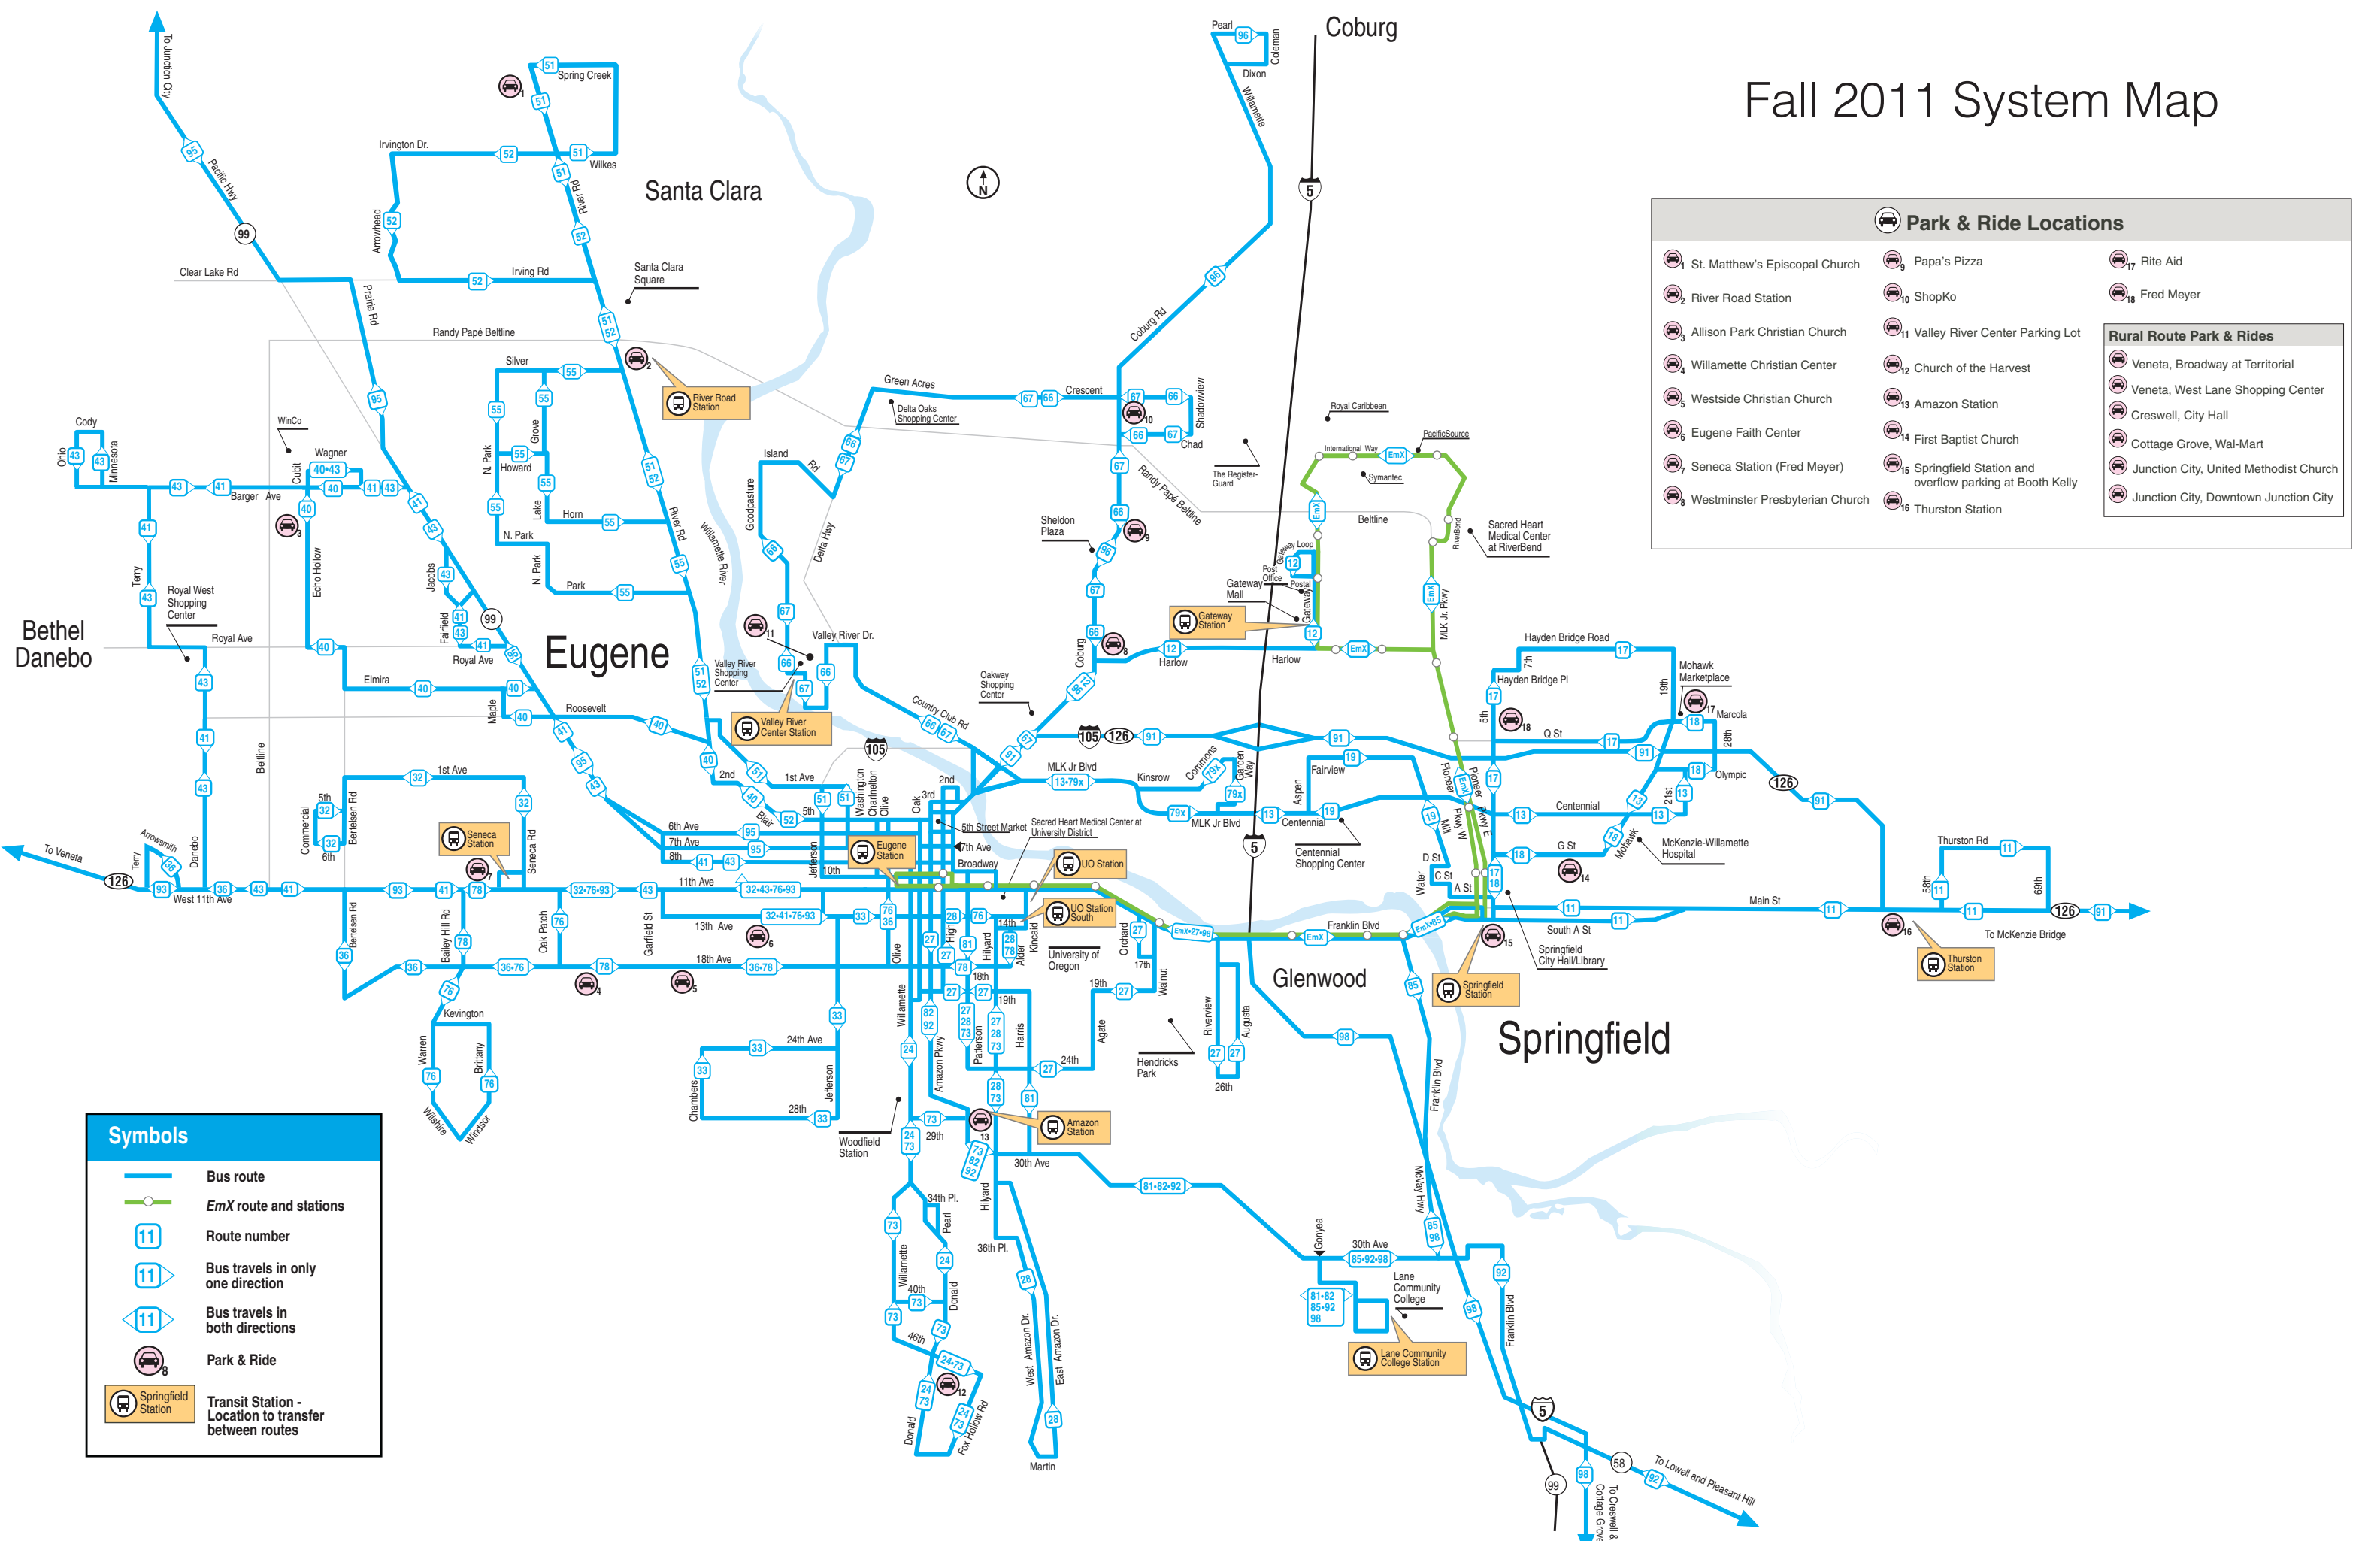

Fall 2011 System Map

Symbols

- Bus route
- EmX route and stations
- Route number
- Bus travels in only one direction
- Bus travels in both directions
- Park & Ride
- Transit Station - Location to transfer between routes

Park & Ride Locations

1 St. Matthew's Episcopal Church	9 Papa's Pizza	17 Rite Aid
2 River Road Station	10 ShopKo	18 Fred Meyer
3 Allison Park Christian Church	11 Valley River Center Parking Lot	
4 Willamette Christian Center	12 Church of the Harvest	
5 Westside Christian Church	13 Amazon Station	
6 Eugene Faith Center	14 First Baptist Church	
7 Seneca Station (Fred Meyer)	15 Springfield Station and overflow parking at Booth Kelly	
8 Westminster Presbyterian Church	16 Thurston Station	

Rural Route Park & Rides

- Veneta, Broadway at Territorial
- Veneta, West Lane Shopping Center
- Creswell, City Hall
- Cottage Grove, Wal-Mart
- Junction City, United Methodist Church
- Junction City, Downtown Junction City