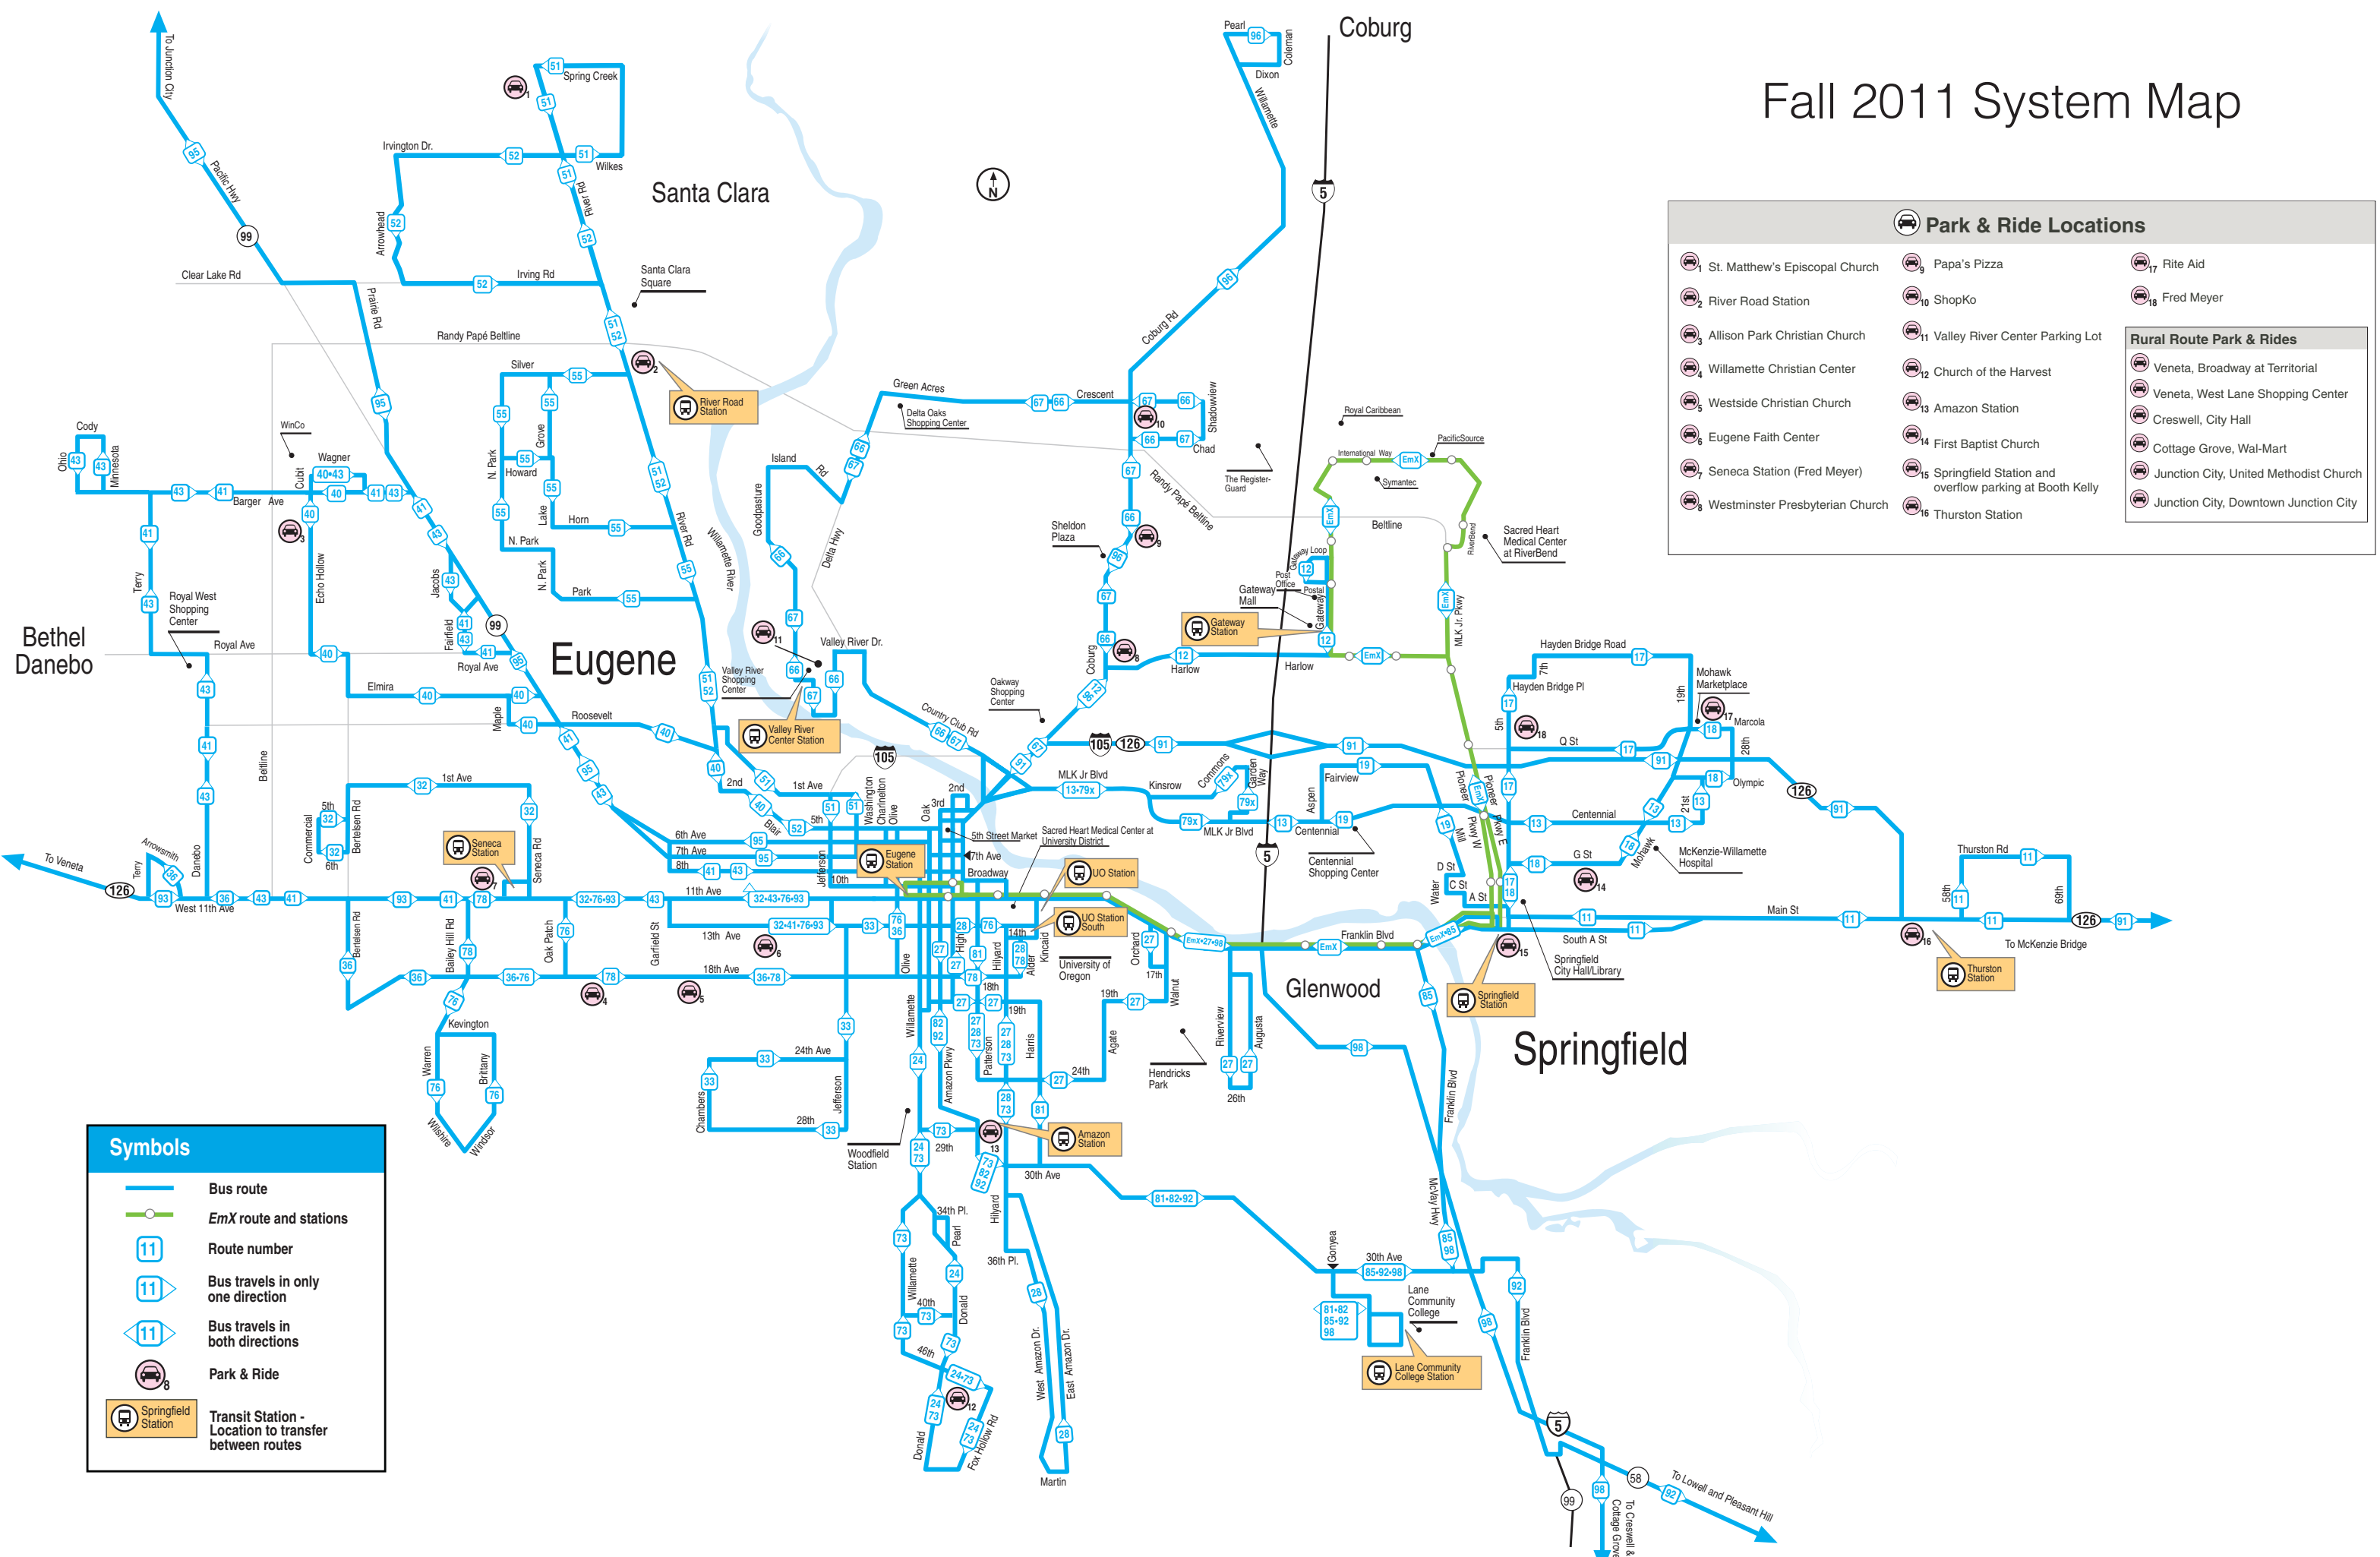

Fall 2011 System Map

Park & Ride Locations

- | | | |
|-----------------------------------|--|---------------|
| 1 St. Matthew's Episcopal Church | 9 Papa's Pizza | 17 Rite Aid |
| 2 River Road Station | 10 ShopKo | 18 Fred Meyer |
| 3 Allison Park Christian Church | 11 Valley River Center Parking Lot | |
| 4 Willamette Christian Center | 12 Church of the Harvest | |
| 5 Westside Christian Church | 13 Amazon Station | |
| 6 Eugene Faith Center | 14 First Baptist Church | |
| 7 Seneca Station (Fred Meyer) | 15 Springfield Station and overflow parking at Booth Kelly | |
| 8 Westminster Presbyterian Church | 16 Thurston Station | |
-
- | Rural Route Park & Rides | |
|--------------------------|--|
| 1 | Veneta, Broadway at Territorial |
| 2 | Veneta, West Lane Shopping Center |
| 3 | Creswell, City Hall |
| 4 | Cottage Grove, Wal-Mart |
| 5 | Junction City, United Methodist Church |
| 6 | Junction City, Downtown Junction City |

Symbols

- Bus route
- EmX route and stations
- Route number
- Bus travels in only one direction
- Bus travels in both directions
- Park & Ride
- Transit Station - Location to transfer between routes